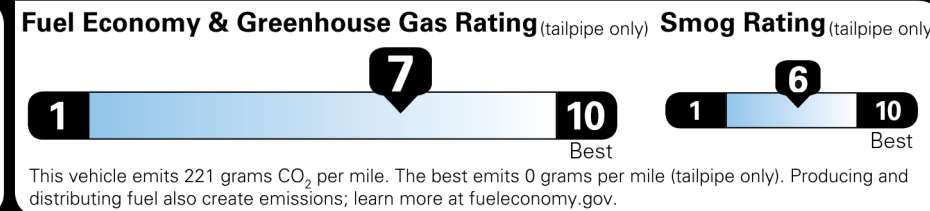

INTERIOR

- 12.9-in. Toyota Audio Multimedia w/ 6-Speakers, Wireless Apple CarPlay & Android Auto Compatibility
- SiriusXM with 360L w/ 3-Month Trial
- Qi Wireless Charger, 5 USB-C Ports
- Heated/Ventilated Front Seats
- 8-way Power Front Seats w/ Driver Lumbar
- Mixed Media/SofTex-Trimmed Seats
- Smart Key System w/ Push Button Start
- 12.3-in. Digital Gauge Cluster
- Auto-Dimming Rearview Mirror w/ Homelink

For Full Product Details, Please Visit Toyota.com/RAV4
Full Tank of Gas

BASE MANUFACTURER'S SUGGESTED RETAIL PRICE $41,300.00

OPTIONAL EQUIPMENT

FE	50 State Emissions	
CY	Weather Package:	375.00
	- Heated Steering Wheel	
	- Windshield De-Icer	
	- Rain Sensing Windshield Wipers	
EJ	JBL w/ 9-Speakers incl/Subwoofer & Amp	620.00
TX	Two-Tone Exterior Paint	500.00
2T	All Weather Floor Liners and Cargo Tray	339.00
3T	Low Profile Cross Bars	320.00
MF	Mudguards	160.00

Not Original - Copy

Created: 2025-03-25 10:23:49 (UTC)

EPA DOT Fuel Economy and Environment

Gasoline Vehicle

Fuel Economy
41 MPG
Small SUVs range from 14 to 125 MPG. The best vehicle rates 146 MPGe.
43 city 37 highway
2.4 gallons per 100 miles

You save $2,500
in fuel costs over 5 years compared to the average new vehicle.

Annual fuel cost $1,200

Actual results will vary for many reasons, including driving conditions and how you drive and maintain your vehicle. The average new vehicle gets 29 MPG and costs $8,500 to fuel over 5 years. Cost estimates are based on 15,000 miles per year at $3.30 per gallon. MPGe is miles per gasoline gallon equivalent. Vehicle emissions are a significant cause of climate change and smog.

fuel economy.gov
Calculate personalized estimates and compare vehicles

MANUFACTURER'S SUGGESTED RETAIL PRICE[†]	$43,614.00
DELIVERY, PROCESSING AND HANDLING FEE	1,450.00
TOTAL SUGGESTED RETAIL PRICE	$45,064.00

[†]Manufacturer's suggested retail price excludes delivery processing and handling fees, license and title fees, applicable federal, state and local taxes, and dealer and distributor options and accessories.

Delivered by Truck to: 24084
JOE MACHENS TOYOTA
1180 VANDIVER DR
COLUMBIA MO65202

TML1E1N1S0F0W0