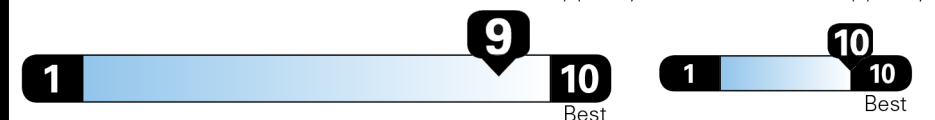

Fuel Economy & Greenhouse Gas Rating (tailpipe only) Smog Rating (tailpipe only)

This vehicle emits 0 grams CO₂ per mile. The best emits 0 grams per mile (tailpipe only). Does not include emissions from generating electricity; learn more at fuel economy.gov.

Actual results will vary for many reasons, including driving conditions and how you drive and maintain your vehicle. The average new vehicle gets 29 MPG and costs $8,500 to fuel over 5 years. Cost estimates are based on 15,000 miles per year at $0.17 per kW-hr. MPGe is miles per gasoline gallon equivalent. Vehicle emissions are a significant cause of climate change and smog.

fuel economy.gov

Calculate personalized estimates and compare vehicles

MANUFACTURER'S SUGGESTED RETAIL PRICE[†] **$46,763.00**

DELIVERY, PROCESSING AND HANDLING FEE 1,595.00

TOTAL SUGGESTED RETAIL PRICE $48,358.00

[†]Manufacturer's suggested retail price excludes delivery processing and handling fees, license and title fees, applicable federal, state and local taxes, and dealer and distributor options and accessories.

Delivered by Truck to: 24084
JOE MACHENS TOYOTA
1180 VANDIVER DR
COLUMBIA MO65202

TML1E1N2S0F0W0